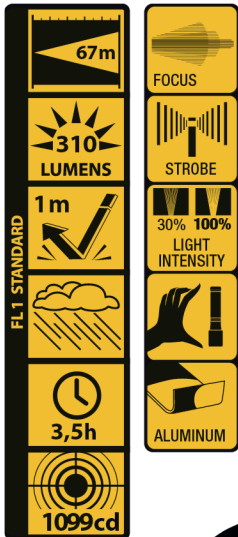

## 5 Watt LED Flashlight • 310 Lumen Power • FOCUS Function

**+ 3 EXTRA BATTERIES**

### M-FL-015-DU2

Function	100% - 30% - Off - Focus - Stroboscope
LED Type	5 Watt LED
Light Output	310 lumens
Beam Distance	67m
Run Time	100% = 3.5h / 30% = xxh
Water Resistance	IPX7
Material	Aluminium
Color	Black with orange metal rings
Battery operated	3x AAA Alkaline + 3 extra batteries included
Accessory	
Dimensions	ø 4.30cm x 14.70cm
Packaging	1 piece in blister
EAN	0884620049966